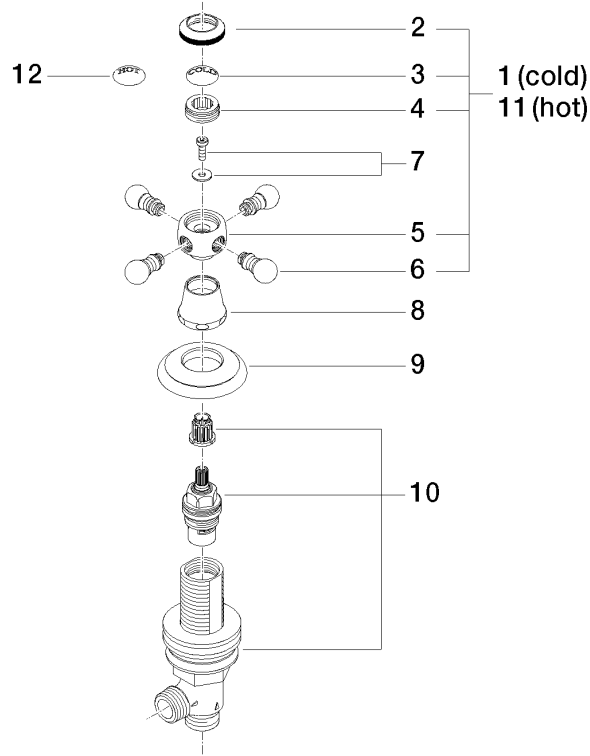

20 000 360

- hole diameter 32 mm
- rosette Ø 55 mm
- supplied with porcelain inserts for both HOT and COLD
- WRAS 1810004

20 000 360

mm [inches]

Flow rate chart

Codes & Standards

ADA

MADISON Deck valve clockwise closing cold or hot - Durabronz (23kt Gold)

MADISON

20 000 360

Certificates

WRAS_1810004.

20 000 360

Spare parts list

No.	Item Number	Name	Quantity used	Delivery time
1	04 20 36 002 06-09	handle (cold)	1	40
2	09 20 36 005-09	handle	1	40
3	09 26 01 010 90	accessories	1	2
4	09 20 83 006 90	handle	1	2
5	09 20 36 002-09	handle	1	40
6	09 20 36 004-09	handle	4	40
7	04 30 30 029 00 90	fixing set	1	2
8	09 21 02 046-09	cover	1	60
9	09 27 35 001-09	rosette	1	40
10	90 17 11 040 31 90	side panel	1	2
11	04 20 36 002 07-09	handle (hot)	1	40
12	09 26 01 011 90	accessories	1	2