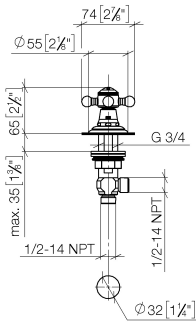

20 000 360

- hole diameter 32 mm
- rosette Ø 55 mm
- supplied with porcelain inserts for both HOT and COLD
- WRAS 1810004

20 000 360

mm [inches]

Flow rate chart

Codes & Standards

ADA

MADISON Deck valve clockwise closing cold or hot - Durabronz (23kt Gold)

MADISON

20 000 360

Certificates

WRAS_1810004.

20 000 360

Spare parts list

No.	Item Number	Name	Quantity used	Delivery time
1	04 20 36 002 06-09	handle (cold)	1	40
2	09 20 36 005-09	handle	1	40
3	09 26 01 010 90	accessories	1	2
4	09 20 83 006 90	handle	1	2
5	09 20 36 002-09	handle	1	40
6	09 20 36 004-09	handle	4	40
7	04 30 30 029 00 90	fixing set	1	2
8	09 21 02 046-09	cover	1	60
9	09 27 35 001-09	rosette	1	40
10	90 17 11 040 31 90	side panel	1	2
11	04 20 36 002 07-09	handle (hot)	1	40
12	09 26 01 011 90	accessories	1	2